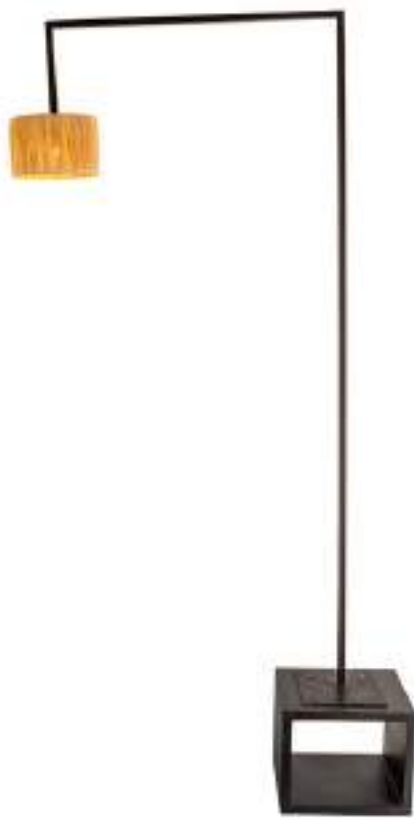

Price: R 90 ea  
 Quantity: 500  
 Height: Assorted

**Copper Naked Bulbs Fittings**

Price: R 125 ea  
 Quantity: 200  
 Height: 200 mm

**Wonkey Shape Bulbs (Smokey/Clear)**

Price: R 150 ea  
 Quantity: 25  
 Sizes: Assorted

## Round Arch Standing Lamp

(Structure Only)

Price:	R 850 ea
Quantity:	10
Arch Height:	4.1 m
Hook Height:	2.8 m
Width:	1.9 m

## Square Standing Lamps

(Structure Only)

Price:	R 850 ea
Quantity:	10 / 5
Height:	2.4 m / 2.7 m
Hook Height:	2.1 m
Width:	1 m / 1.5 m