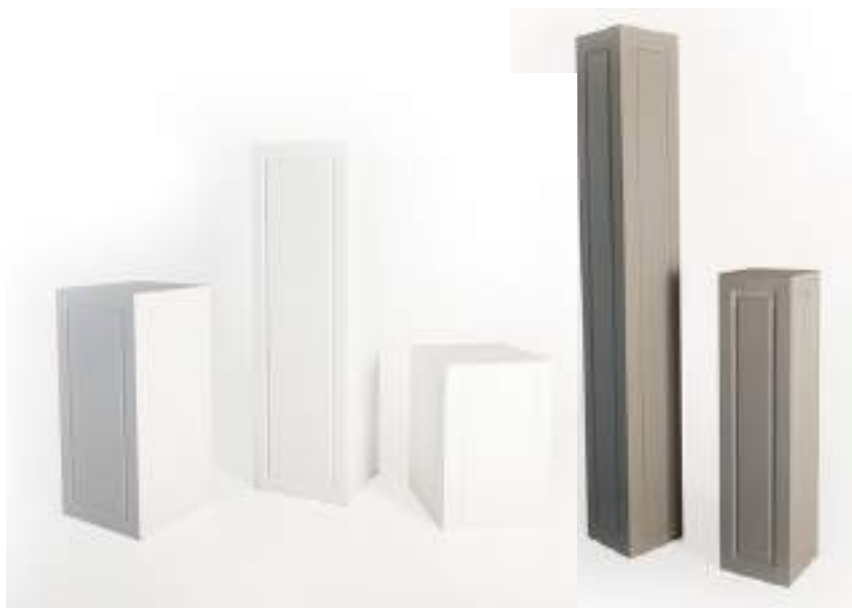

Price: R 1250 ea  
 Quantity: 1  
 Height: 2.4 m  
 Width: 1.4 m

**2 Piece Curved Arch**

Price: R 1850 ea  
 Quantity: 1  
 Height: 1.5m, 1.8 m  
 Width: Varies

**Table Cabana (Black/White)**

Price: R 850 ea  
 Quantity: 10  
 Height: 2.4 m  
 Width: 1.2 m  
 Length: 2.4 m

**Metal Plinth**

Price: R 200 ea  
 Quantity: 6  
 Height: 1 m  
 Width: 500 mm  
 Length: 500 mm

**Router Plinths**

Price: R 250 ea  
 Quantity: 24  
 Height: 600mm-2m  
 Width: 250 - 450 mm  
 Length: 250 - 450 mm