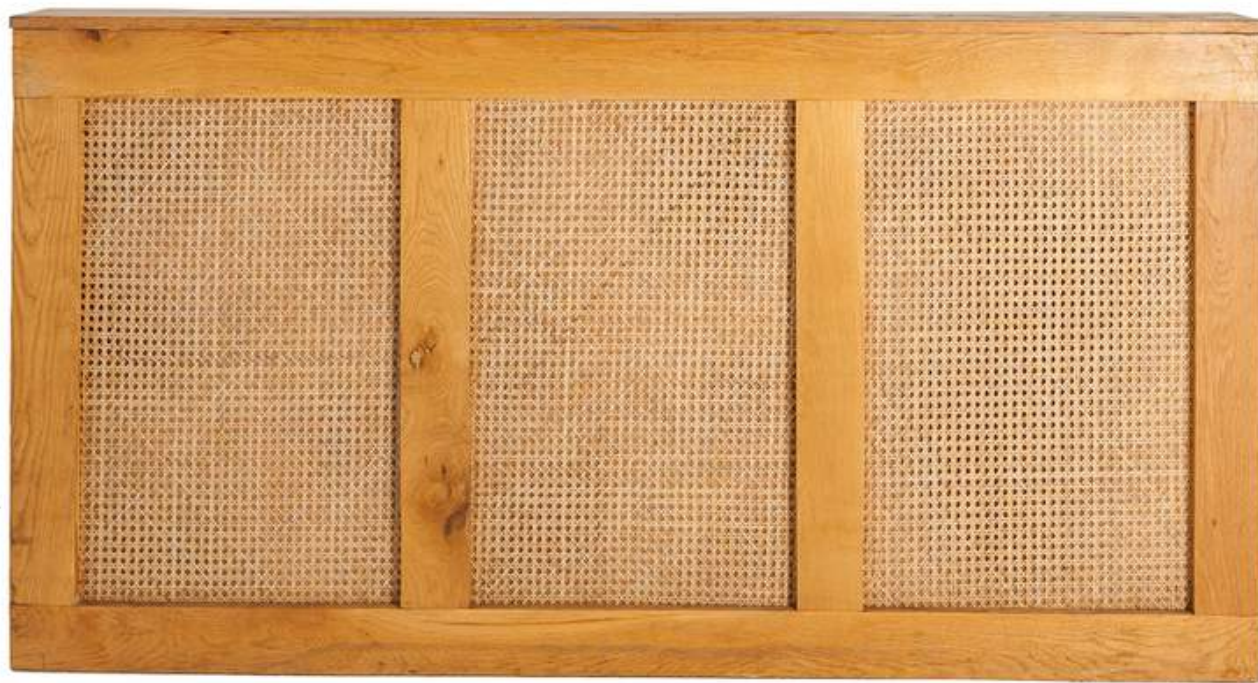

Rattan Oak Bar

Price: R 1500 ea
Quantity: 10
Height: 900 mm
Width: 650 mm
Length: 1.5 m