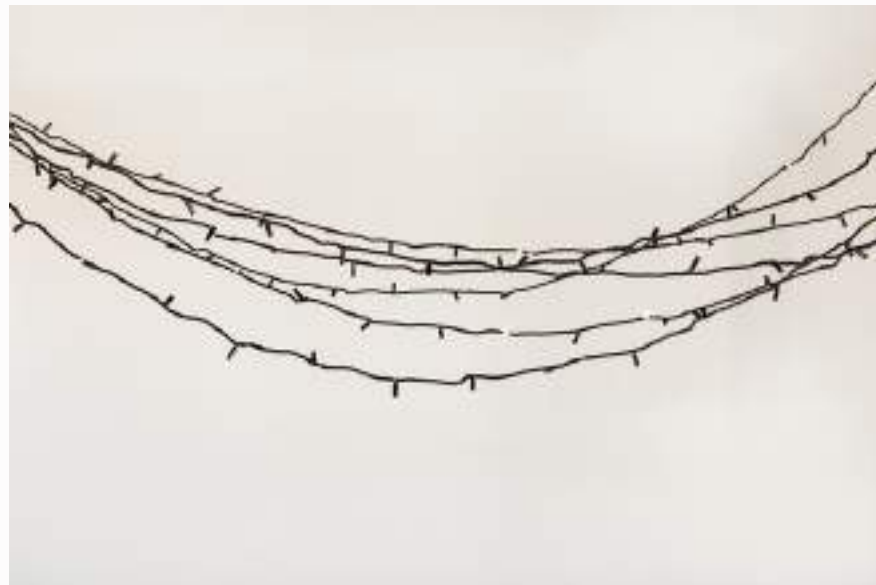

Fairylight Strings (Black)

Price: R 35 p/m
Quantity: 1000 m
Length: 20 m

Fairylight Strings (White)

Price: R 20 p/m
Quantity: 1000 m
Length: 20 m

Naked Bulb Bistros (White)

Price: R 90
Quantity: 200
Height: 100 mm
Length: 25 m