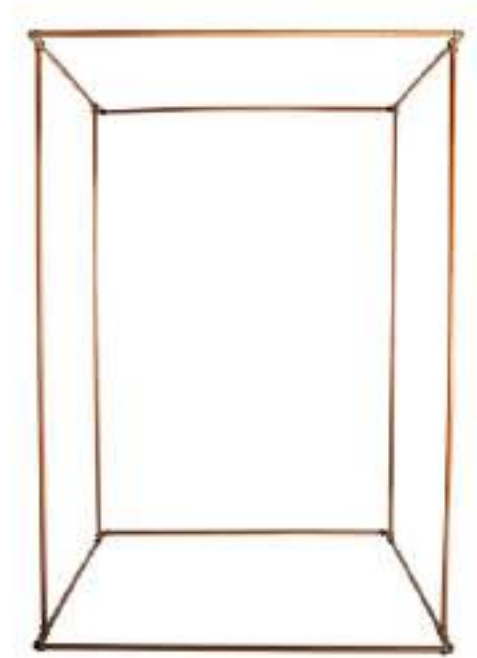

Tiered Curve Arch (3 Units)

Price: R 1250 ea
Quantity: 3
Height: 2.7 m, 2.2 m
Width: 1 m

Steel Frame Arch

Price: R 950 ea
Quantity: 2
Height: 2.5 m
Width: 1.6 m

Copper Cube Arch

Price: R 1250 ea
Quantity: 1
Height: 2.4 m
Width: 1.4 m